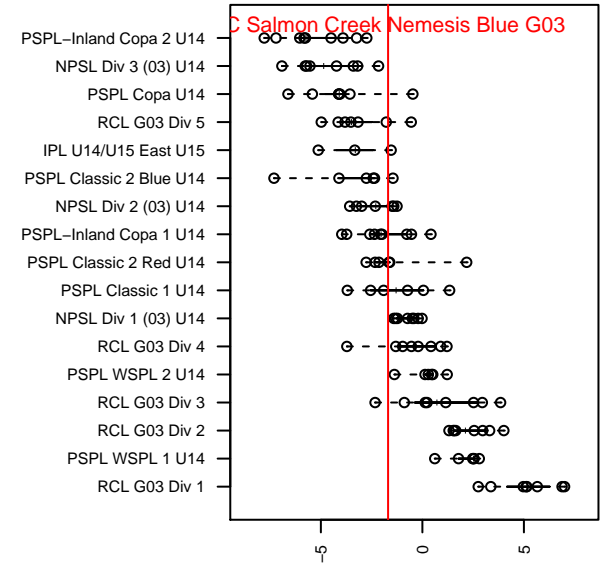

FC Salmon Creek Nemesis Blue G03

FC Salmon Creek
 Salmon Creek, WA
 G03 total strength=1029
 attack=2.13 defense=2.29
 fall league = PTT G03 Div 2 Red
 spr league = Spr OYS G03 Div 2 Red

alt names used:
 FCSC 03G Blue
 FCSC G03 Nemesis Blue
 Nemesis G03 Blue
 FCSC 03G Blue
 FCSC 03G Blue

Venues played:
 2016 Clash At the Border Silver/Bronze U14
 2016 Mt Hood Challenge U14 Silver
 2016 PTT G03 Division 2 Red
 2016 OYS Founders Cup G03
 2016 Spr OYS G03 Division 2 Red

FC Salmon Creek Nemesis Blue G03
 Dots are actual minus expected GF (blue circles) and GA (red triangles).
 Blue line is smoothed change in attack strength. Red is smoothed change in defense strength.

**attack and defense variance (black dot)
relative to other teams
and top 10 in region**

**attack and defense rating
relative to others at age
and all opponents in last 13 months**

Performance relative to 13 month average